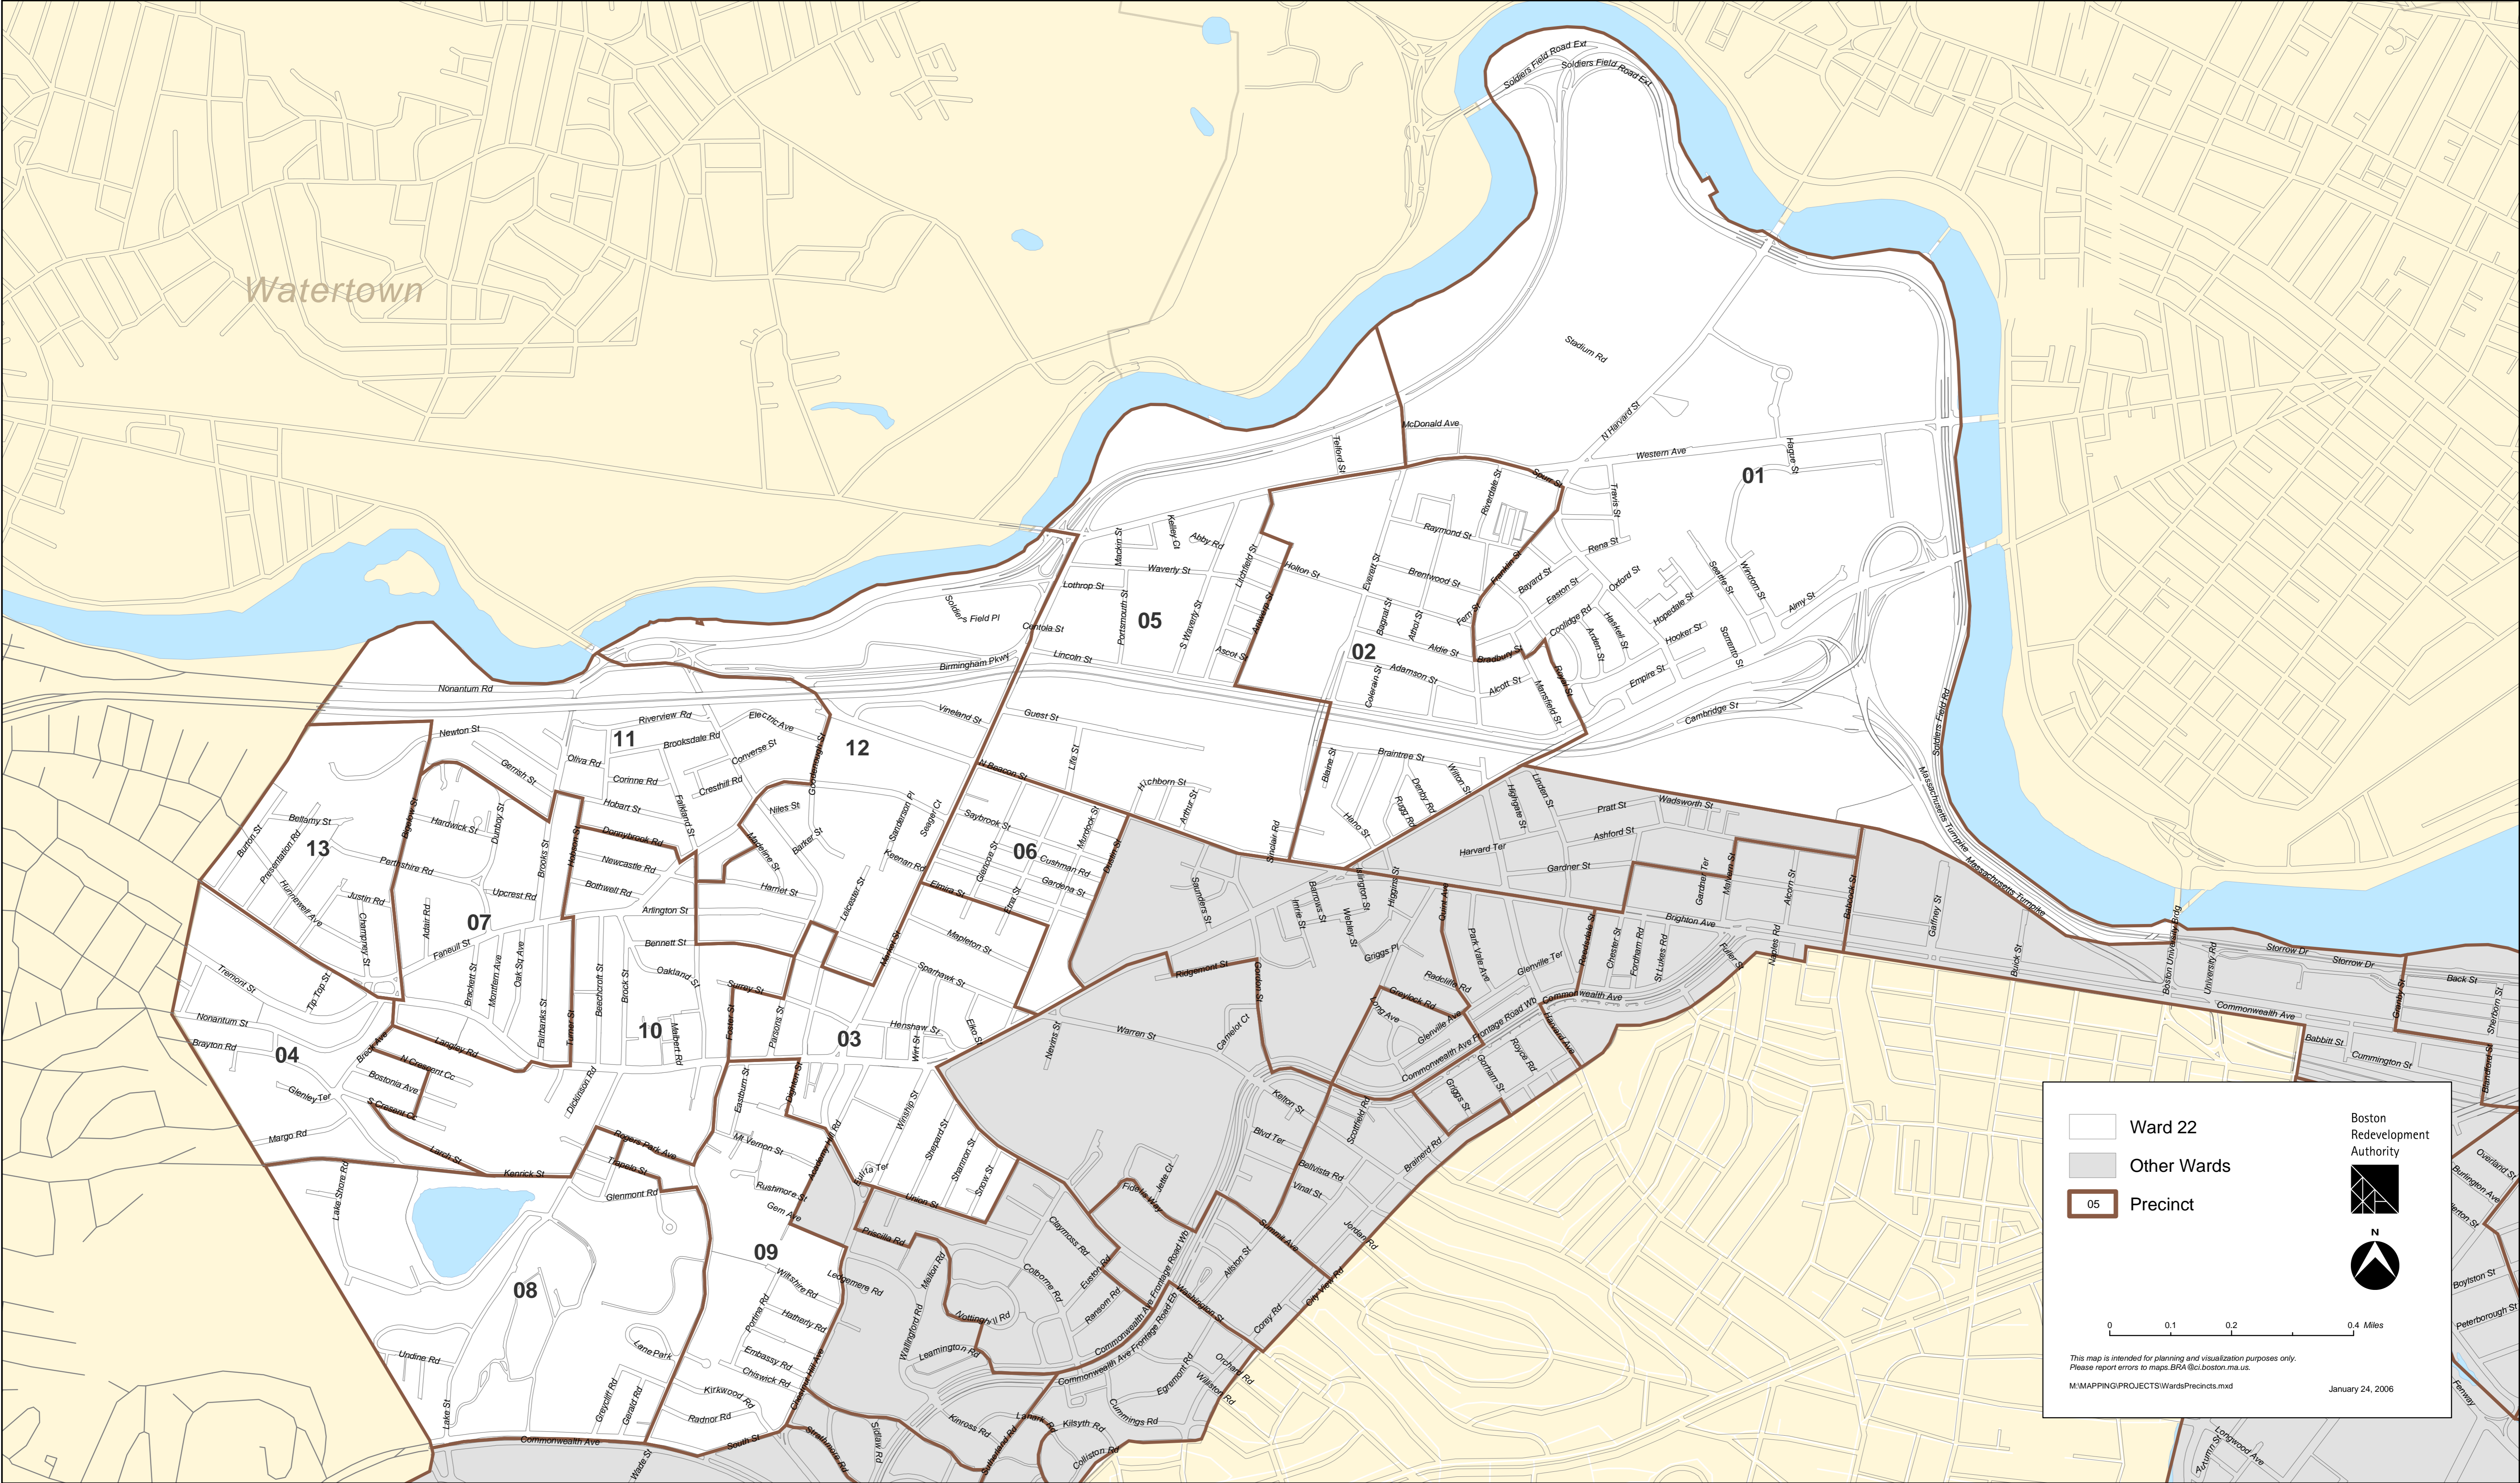

# Ward 22

**Legend**

- Ward 22
- Other Wards
- Precinct 05

**Boston Redevelopment Authority**

0 0.1 0.2 0.4 Miles

This map is intended for planning and visualization purposes only. Please report errors to maps.BRA@cityofboston.ma.us. M:\MAPPING\PROJECTS\Wards\Precincts.mxd January 24, 2006