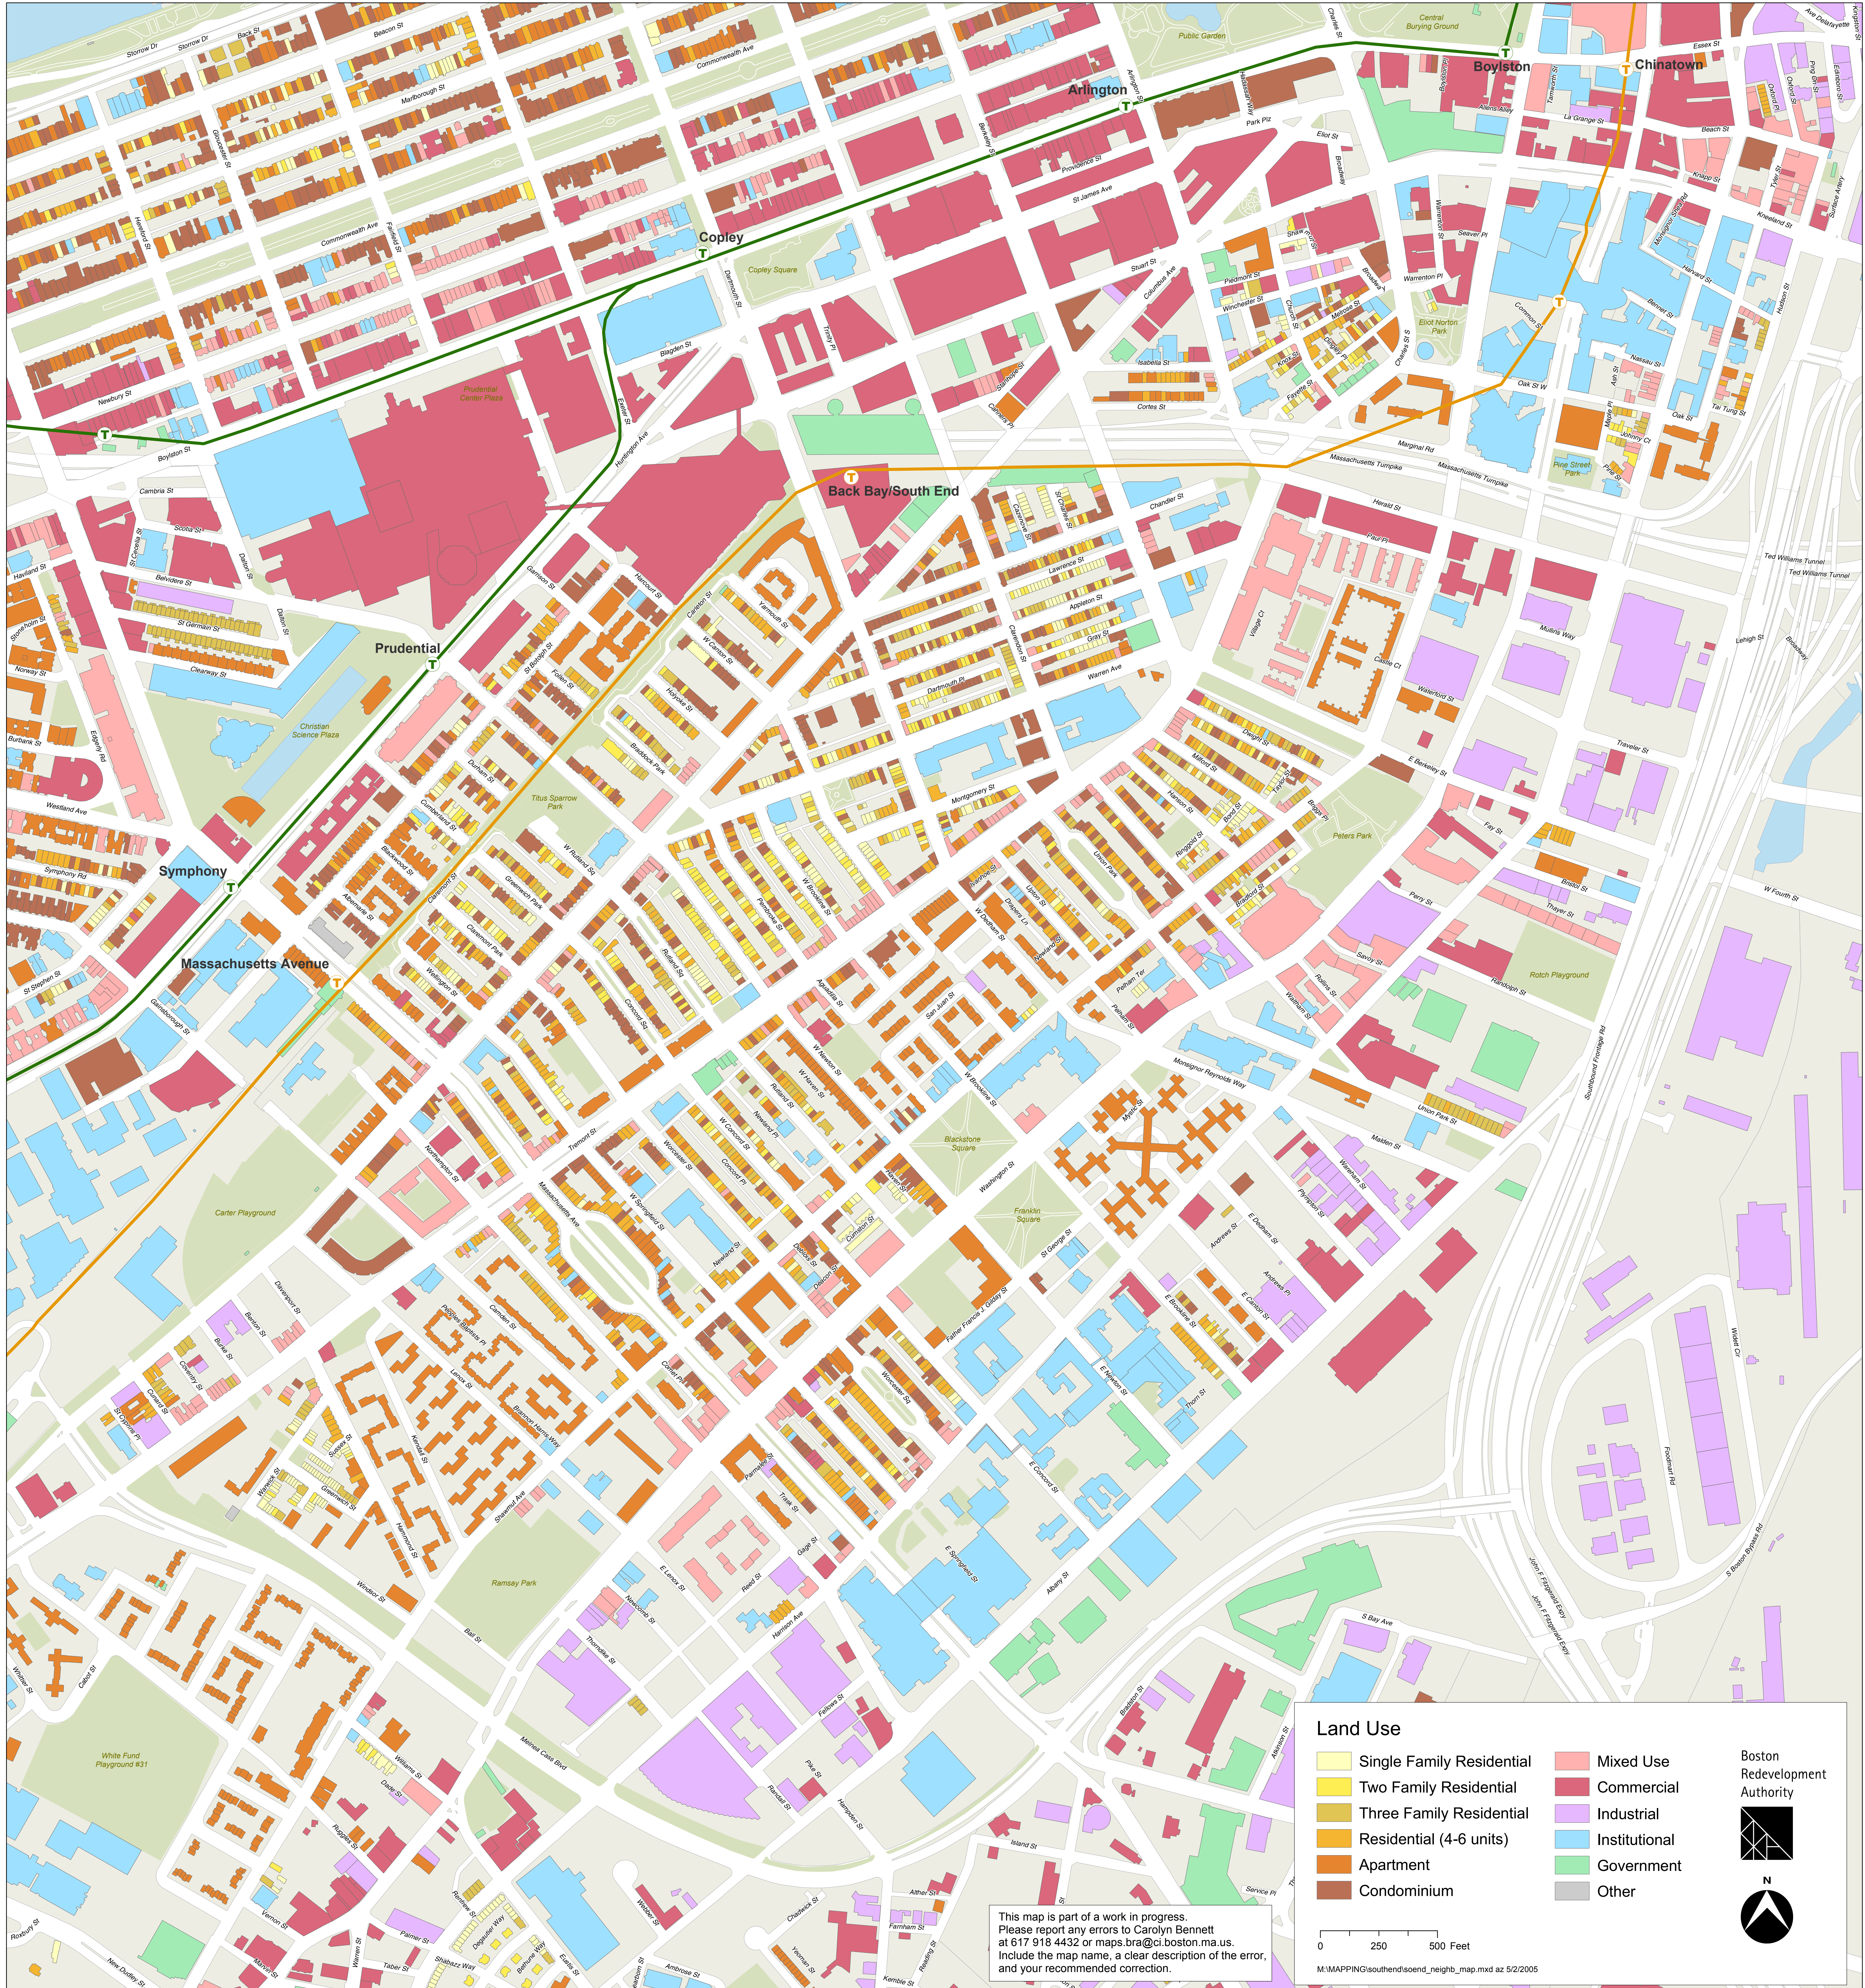

South End/ Bay Village

This map is part of a work in progress. Please report any errors to Carolyn Bennett at 617 918 4432 or maps.bra@ci.boston.ma.us. Include the map name, a clear description of the error, and your recommended correction.

Land Use

- Single Family Residential
- Two Family Residential
- Three Family Residential
- Residential (4-6 units)
- Apartment
- Condominium
- Mixed Use
- Commercial
- Industrial
- Institutional
- Government
- Other